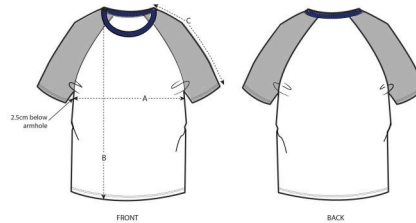

KIDS / T-SHIRTS
MINI JUMP SHORT SLEEVE

 100 per box

STTK937

The kids' contrast sleeve T-shirt

Single Jersey
100% Organic ring-spun Combed Cotton
155 GSM

- Raglan sleeve
- 1x1 rib at neck collar in contrast colour
- Sleeve in contrast colour
- Sleeve hem and bottom hem with narrow double topstitch
- Bottom hem slightly curved

MEDIUM FIT

3-4 5-6 7-8 9-11 12-14

Size guide

ESSENTIAL HEATHERS

SIZES		3-4	5-6	7-8	9-11	12-14
A	Half Chest	33	35	37	40	43
B	Body Length	45	49	53	57	61
C	Sleeve Length	22	23	24	25.5	27

Printing Specifications