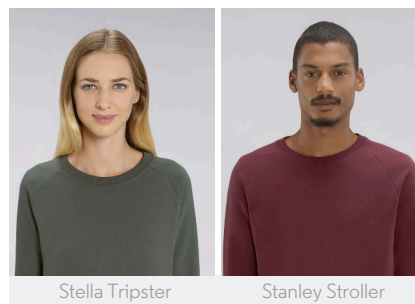

KIDS / CREW NECK SWEATSHIRTS
MINI SCOUTS

 20 per box

STSK904

The kids' crew neck sweatshirt

Terry Sweatshirt
85% Organic ring-spun Combed Cotton, 15% Polyester
300 GSM

- Raglan sleeve
- Diagonal 1x1 rib at neckline
- Normal 1x1 rib at sleeve hem and bottom hem
- Inside back neck tape in single jersey

MEDIUM FIT

3-4 5-6 7-8 9-11 12-14

Size guide

COLORS

ESSENTIAL HEATHERS

SPECIAL HEATHERS

SIZES		3-4	5-6	7-8	9-11	12-14
A	Half Chest	35	37	39	42	45
B	Body Length	42	46	50	54	58
C	Sleeve Length	44	49	54	58	62

Combo options