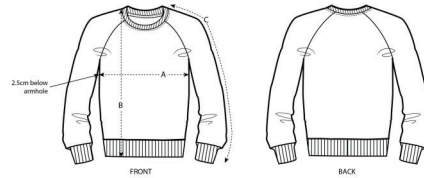

KIDS / CREW NECK SWEATSHIRTS
MINI SCOUTS

 20 per box

STSK904

The kids' crew neck sweatshirt

Terry Sweatshirt
85% Organic ring-spun Combed Cotton, 15% Polyester
300 GSM

- Raglan sleeve
- Diagonal 1x1 rib at neckline
- Normal 1x1 rib at sleeve hem and bottom hem
- Inside back neck tape in single jersey

MEDIUM FIT

3-4 5-6 7-8 9-11 12-14

Size guide

COLORS

ESSENTIAL HEATHERS

SPECIAL HEATHERS

SIZES		3-4	5-6	7-8	9-11	12-14
A	Half Chest	35	37	39	42	45
B	Body Length	42	46	50	54	58
C	Sleeve Length	44	49	54	58	62

Combo options